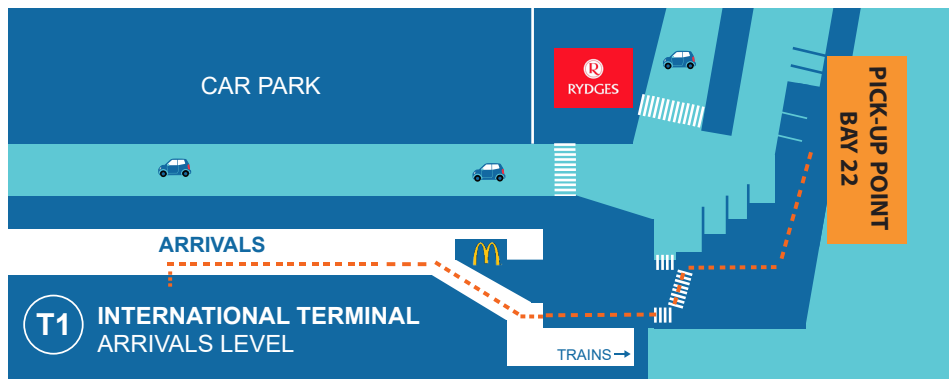

CUSTOMER PICK-UP LOCATIONS
T3
DOMESTIC TERMINAL ARRIVAL

DOMESTIC TERMINAL 3 (T3)

Turn right out of the terminal and meet at the road bend for shuttle pickups.

PICK-UP POINT BAY 5
T2
DOMESTIC TERMINAL ARRIVAL

VIRGIN, JETSTAR & TIGER

DOMESTIC TERMINAL 2 (T2)

Turn left out of the terminal and meet at the road bend for shuttle pickups.

INTERNATIONAL TERMINAL (T1)

 Turn right after coming out of the Arrivals terminal and meet opposite the Rydges Hotel at the mini bus waiting area.

WALKING DIRECTIONS TO DOMESTIC TERMINAL
